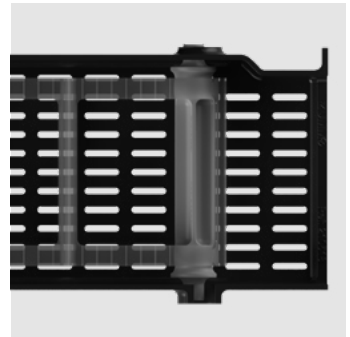

Automatic filter