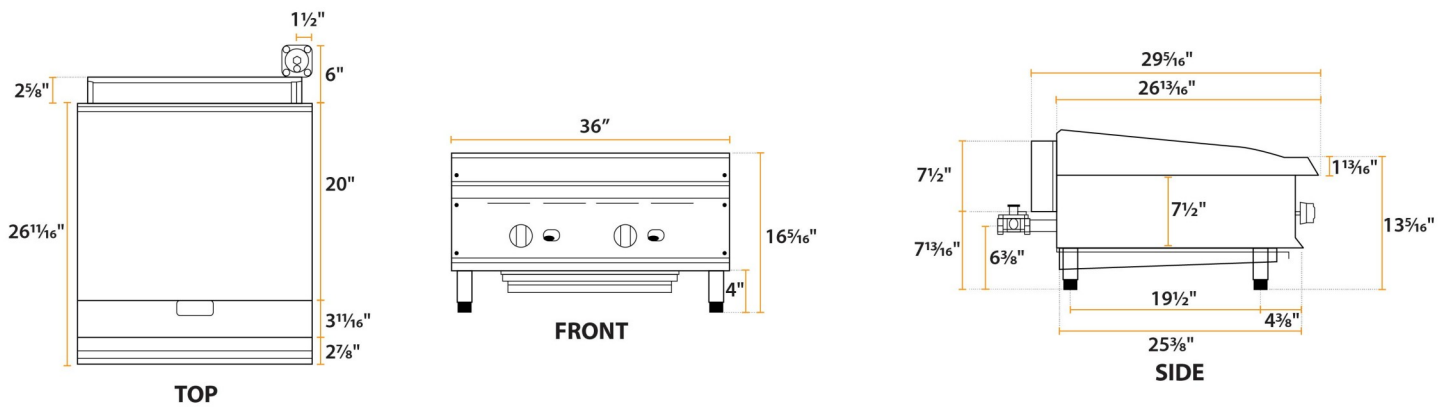

## Technical Data

Width	36 Inches
Depth	29 5/16 Inches
Height	16 5/16 Inches
Cooking Surface Width	36 Inches
Cooking Surface Depth	20 Inches
Backsplash	With Backsplash
Burner BTU	30000 BTU
Burner Style	U-Shaped
Control Type	Manual
Cooking Surface Material	Polished Steel
Gas Inlet Size	3/4 Inches
Installation Type	Countertop
Number of Burners	3 Burners
Number of Controls	3
Plate Thickness	3/4 Inches
Power Type	Field Convertible Natural Gas
Total BTU	90000 BTU
Type	Griddles
Usage	Medium Duty

## Plan View