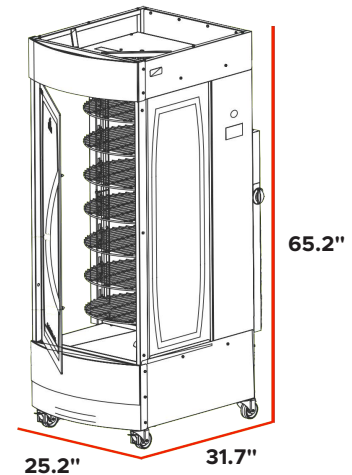

Rotary Oven Multi Use Roaster

MODEL NUMBER

PRP-242 E

SPECIAL FEATURES

- Brushed Stainless Steel Structure
- Grease Drip Tray
- Casters to facilitate cleaning and movement
- Controls allow for steady and progressive control of heat
- Tempered glass door
- 220V / Single phase / 10,000W

TECHNICAL DATA

Width	25.2"
Depth	31.7"
Height	65.2"
Voltage	220V
Wattage	10,000W
Amperage	48A
Power Type	Electric
Capacity	154 lbs
Number of Shelves	7